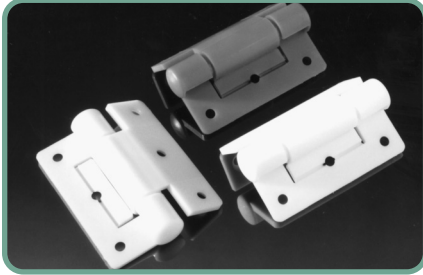

## ALL-NYLON

These colourful, distinctive hinges will never need oiling. They can be used anywhere, including kitchens,

bathrooms, marine projects, etc., to make your products more attractive to the end-user.

Part No.	Folded Size
HIN 1	2 X 1 X 3/8

Minimum order 2500 pairs.

Colours: Blue, red, yellow. Specify colour when ordering.

Also available: White, chocolate, beige, black (minimum order 5000 pairs).

## PLASTIC FLAT Polyolefin

Easily cut to size and may be installed with staples, nails or screws.

Part No.	Width	Thickness
638-H	1-9/16	1/16
639-H	1	1/16
161-H	1	3/64

Sold in full rolls only (100 ft./roll).

Colours: 638-H and 639-H stocked in black and white.

Also available in brown (minimum 1000 feet).

161-H available in clear (natural) only.