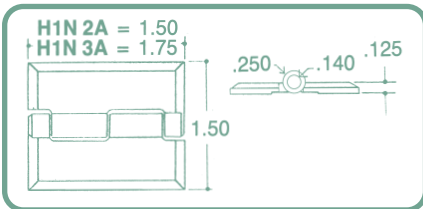

Part No.	Folded Size
HIN 1	2 X 1 X 3/8

Minimum order 2500 pairs.

Colours: Blue, red, yellow. Specify colour when ordering.

Also available: White, chocolate, beige, black (minimum order 5000 pairs).

## CLEAR ACRYLIC

Part No.	Size
HIN 2A	1-1/2 X 1-1/2
HIN 3A*	1-1/2 X 1-3/4

Minimum order 100.

\*Also available in black or white. Other colours on request.

Bonding: by solvent or 5-10% acrylic in solvent.