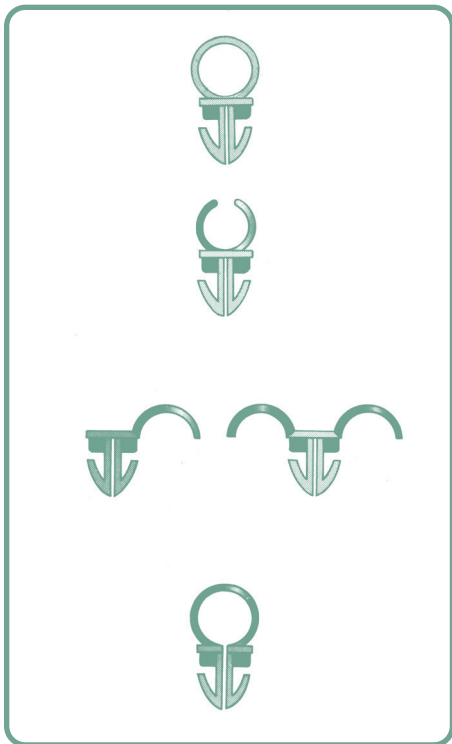

Black Nylon Clips

Use as tube and wire supports, guides, bundlers. All devices snap through 1/4" diameter hole in 1/32" to 1/8" thick material. Maximum side width of all clips is 3/8".

Part No.	Tube OD	Height Above Panel
Closed top—feed-through guide		
ET 8	1/2	5/8
Open top—single tube		
OT 2	1/8	7/32
OT 4	1/4	11/32
OT 5	5/16	13/32
OT 6	3/8	15/32
OT 8	1/2	5/8
Space saver side clip		
SS 4	1/4	3/16
DS 4	1/4 + 1/4	3/16
Closed top (wrap around)—single tube or bundles		
CT 4	1/4	7/16
CT 6	3/8	15/32
CT 8	1/2	5/8
CT 9	9/16	23/32
CT 10	5/8	3/4
CT 12	3/4	7/8
CT 16	1	1-5/32
CT 20	1-1/4	1-13/32