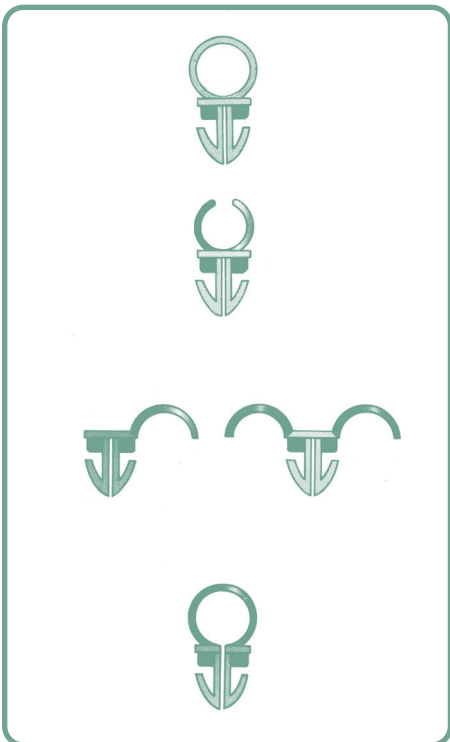

# Black Nylon Clips

Use as tube and wire supports, guides, bundlers. All devices snap through 1/4" diameter hole in 1/32" to 1/8" thick material. Maximum side width of all clips is 3/8".

Part No.	Tube OD	Height Above Panel
<b>Closed top—feed-through guide</b>		
ET 8	1/2	5/8
<b>Open top—single tube</b>		
OT 2	1/8	7/32
OT 4	1/4	11/32
OT 5	5/16	13/32
OT 6	3/8	15/32
OT 8	1/2	5/8
<b>Space saver side clip</b>		
SS 4	1/4	3/16
DS 4	1/4 + 1/4	3/16
<b>Closed top (wrap around)—single tube or bundles</b>		
CT 4	1/4	7/16
CT 6	3/8	15/32
CT 8	1/2	5/8
CT 9	9/16	23/32
CT 10	5/8	3/4
CT 12	3/4	7/8
CT 16	1	1-5/32
CT 20	1-1/4	1-13/32