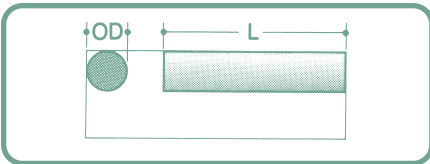

Nylon Unthreaded Rod

Part No.	Size
UR 3/8N	3/8
UR 1/2N	1/2
UR 5/8N	5/8
UR 3/4N	3/4
UR 7/8N	7/8
UR 1"N	1
UR 1-1/8N	1-1/8
UR 1-1/4N	1-1/4
UR 1-3/8N	1-3/8
UR 1-1/2N	1-1/2
UR 1-3/4N	1-3/4
UR 2"N	2

Minimum order 8 feet.
Sold in 8-foot lengths only.

Acetal Moulded Dowels

Uses include dowel pins, insulating spacers, stop pins, switch actuators and keys. Also available in other plastics.

Part No.	OD	Length	Part No.	OD	Length
047125	.047	1/8	187125	.187	1/8
047250	.047	1/4	187250	.187	1/4
047375	.047	3/8	187375	.187	3/8
047500	.047	1/2	187500	.187	1/2
062125	.062	1/8	187750	.187	3/4
062250	.062	1/4	250125	.250	1/8
062375	.062	3/8	250250	.250	1/4
062500	.062	1/2	250375	.250	3/8
093125	.093	1/8	250500	.250	1/2
093250	.093	1/4	250750	.250	3/4
093375	.093	3/8	312125	.312	1/8
093500	.093	1/2	312250	.312	1/4
125125	.125	1/8	312375	.312	3/8
125187	.125	3/16	312500	.312	1/2
125250	.125	1/4	312625	.312	5/8
125375	.125	3/8	312750	.312	3/4
125500	.125	1/2			