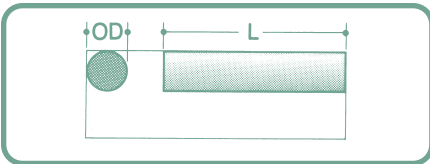

## Nylon Unthreaded Rod

Part No.	Size
UR 3/8N	3/8
UR 1/2N	1/2
UR 5/8N	5/8
UR 3/4N	3/4
UR 7/8N	7/8
UR 1"N	1
UR 1-1/8N	1-1/8
UR 1-1/4N	1-1/4
UR 1-3/8N	1-3/8
UR 1-1/2N	1-1/2
UR 1-3/4N	1-3/4
UR 2"N	2

Minimum order 8 feet.  
Sold in 8-foot lengths only.

## Acetal Moulded Dowels

Uses include dowel pins, insulating spacers, stop pins, switch actuators and keys. Also available in other plastics.

Part No.	OD	Length	Part No.	OD	Length
047125	.047	1/8	187125	.187	1/8
047250	.047	1/4	187250	.187	1/4
047375	.047	3/8	187375	.187	3/8
047500	.047	1/2	187500	.187	1/2
062125	.062	1/8	187750	.187	3/4
062250	.062	1/4	250125	.250	1/8
062375	.062	3/8	250250	.250	1/4
062500	.062	1/2	250375	.250	3/8
093125	.093	1/8	250500	.250	1/2
093250	.093	1/4	250750	.250	3/4
093375	.093	3/8	312125	.312	1/8
093500	.093	1/2	312250	.312	1/4
125125	.125	1/8	312375	.312	3/8
125187	.125	3/16	312500	.312	1/2
125250	.125	1/4	312625	.312	5/8
125375	.125	3/8	312750	.312	3/4
125500	.125	1/2			